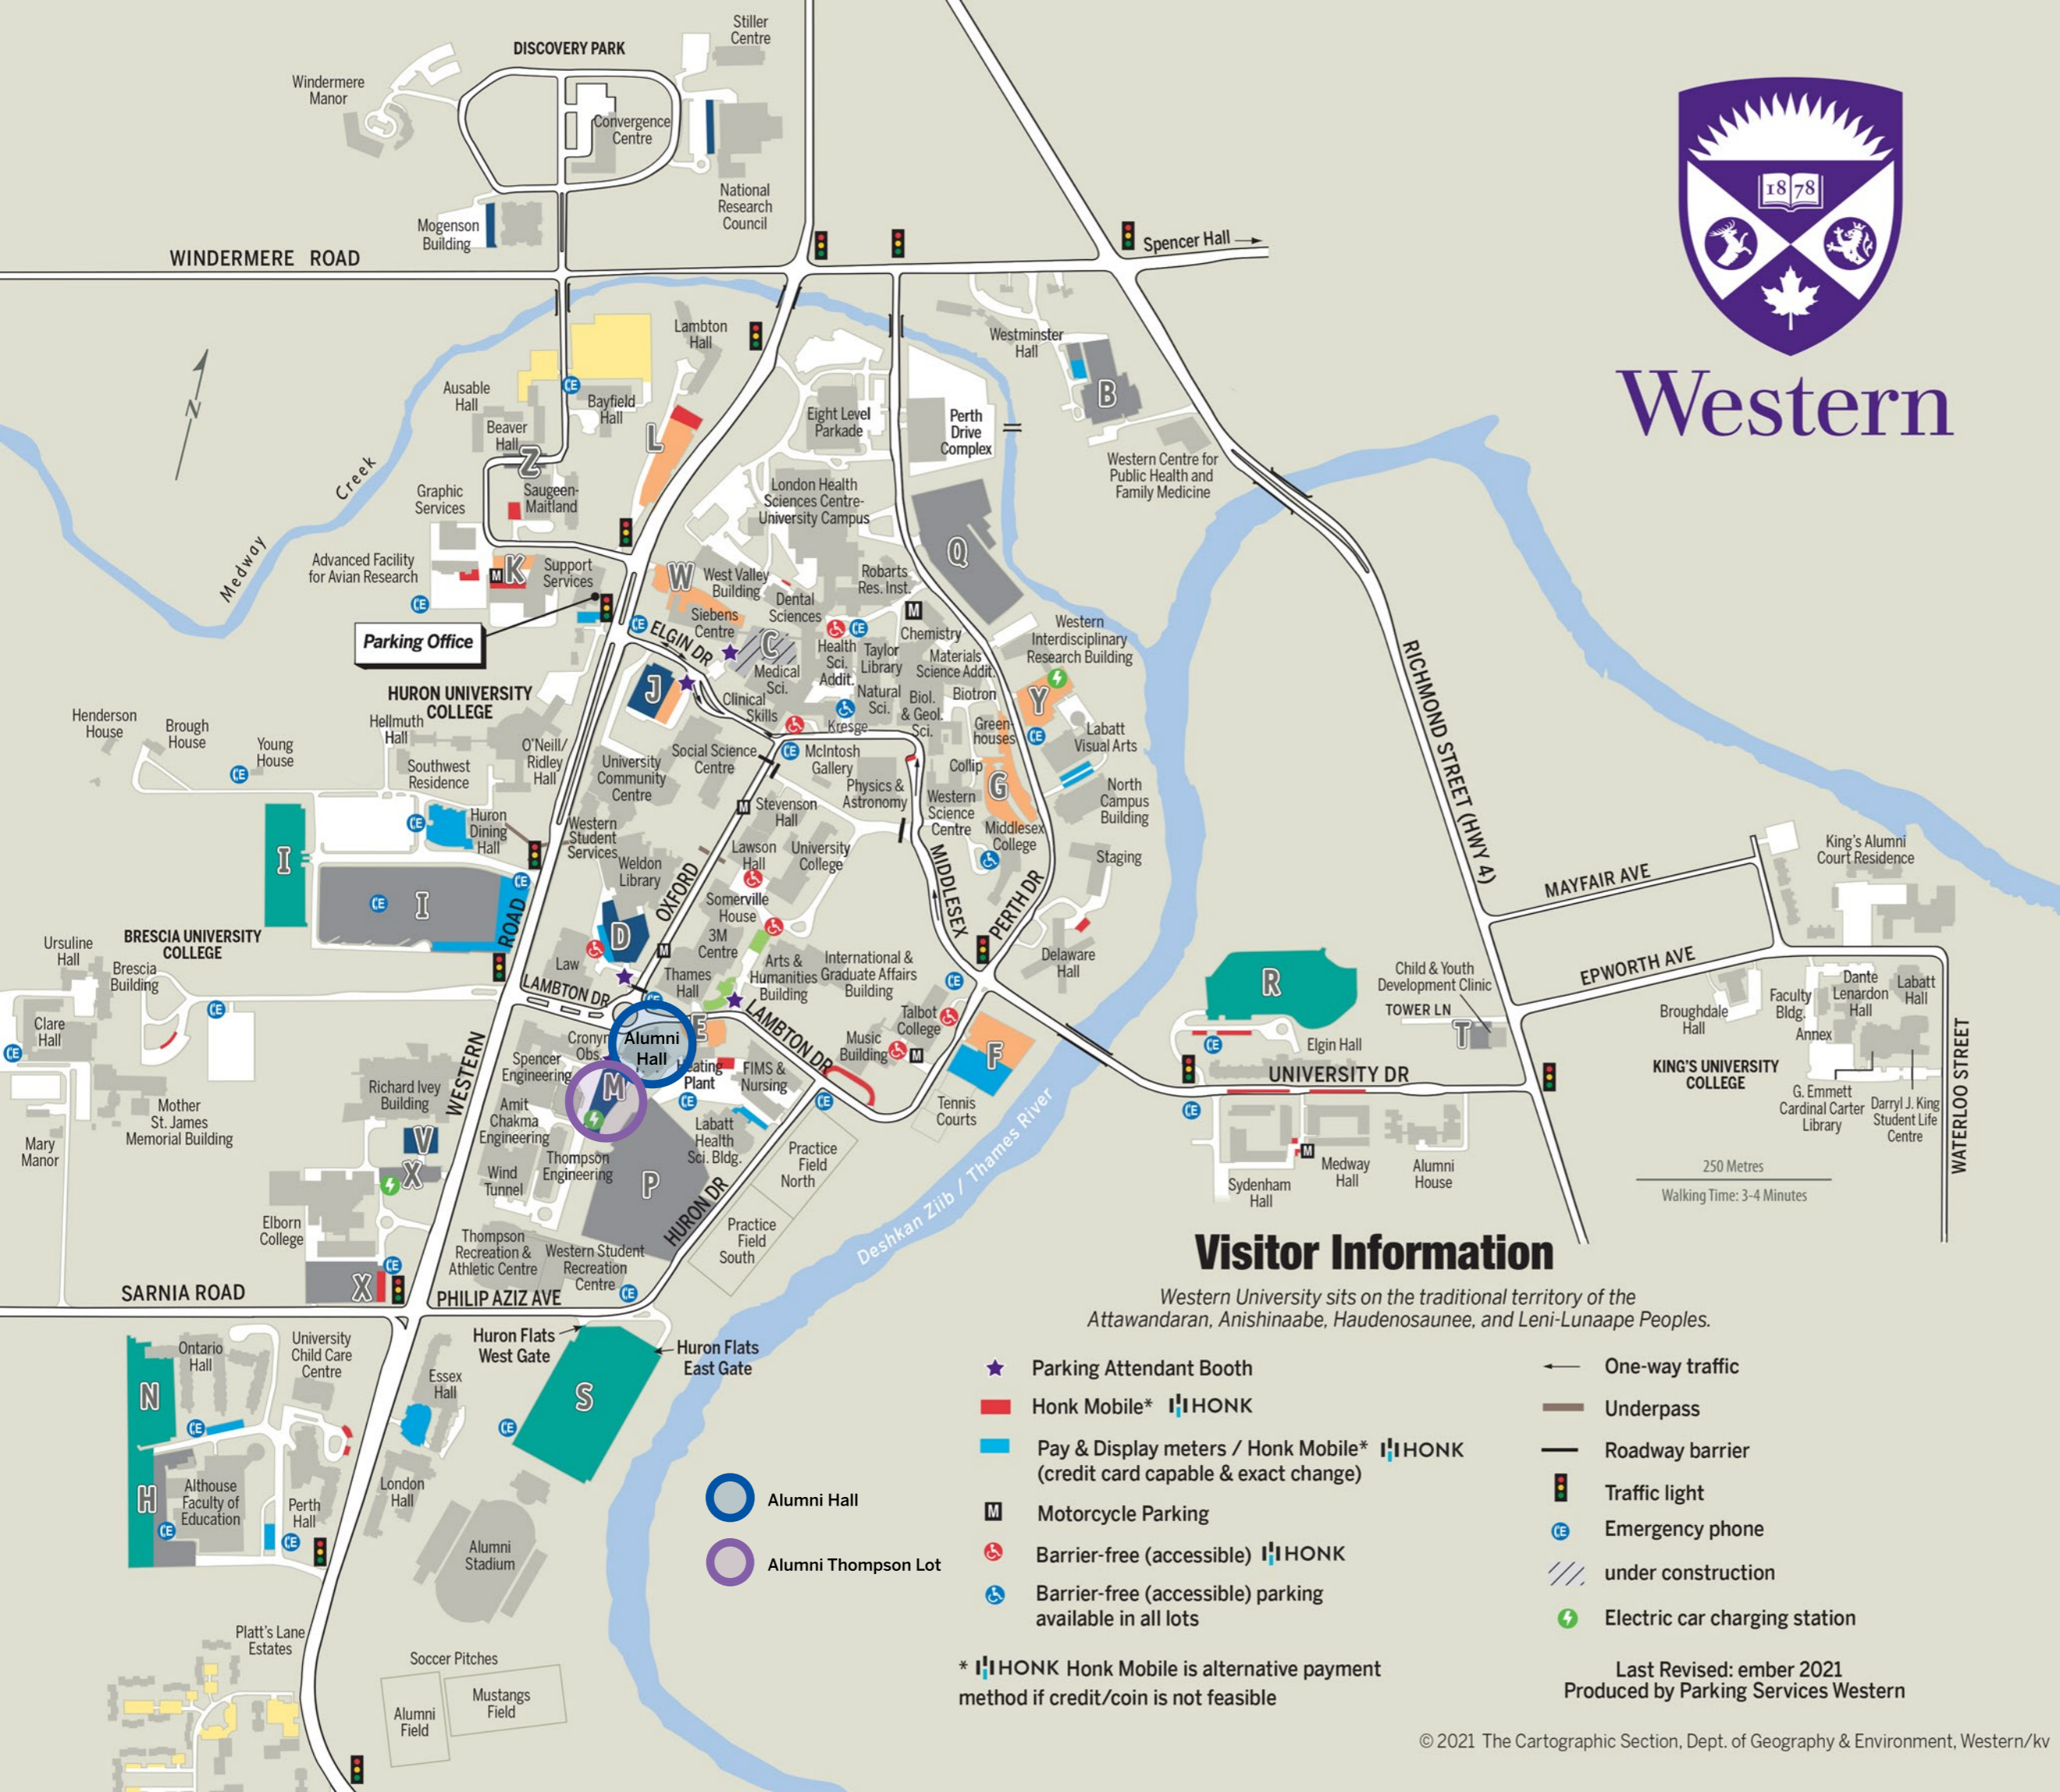

PERIMETER PARKING

- B** Westminster
- H** Althouse
- I** Springgett **FP**
- P** South Valley
- Q** Chemistry
- T** Tower Lane
- X** Elborn College **FP**
- Z** SSB Overflow Staff

STUDENT PARKING

- H** Althouse **FP**
- I** Springgett **FP**
- N** Ontario
- R** Medway **FP**
- S** Huron Flats **FP**

VISITOR PARKING

- D** D.B. Weldon
- J** Social Science
- M** Alumni / Thompson
- V** Ivey (RESTRICTED PARKING)

PATIENT LOTS

- C** Medical Science
- Plus Fowler Clinic (Kent Dr.)

UNIVERSITY APARTMENT PARKING

An apartment permit is required

WEEKEND FREE PARKING

Lots identified by the **FP** icon have free parking from Fridays at 5pm to Mondays at 7am. **The Siebens free parking begins Fridays at 7pm.

Western

Visitor Information

Western University sits on the traditional territory of the Attawandaran, Anishinaabe, Haudenosaunee, and Leni-Lunaape Peoples.

- Parking Attendant Booth
- Honk Mobile* **I!HONK**
- Pay & Display meters / Honk Mobile* **I!HONK** (credit card capable & exact change)
- Motorcycle Parking
- Barrier-free (accessible) **I!HONK**
- Barrier-free (accessible) parking available in all lots
- One-way traffic
- Underpass
- Roadway barrier
- Traffic light
- Emergency phone
- under construction
- Electric car charging station